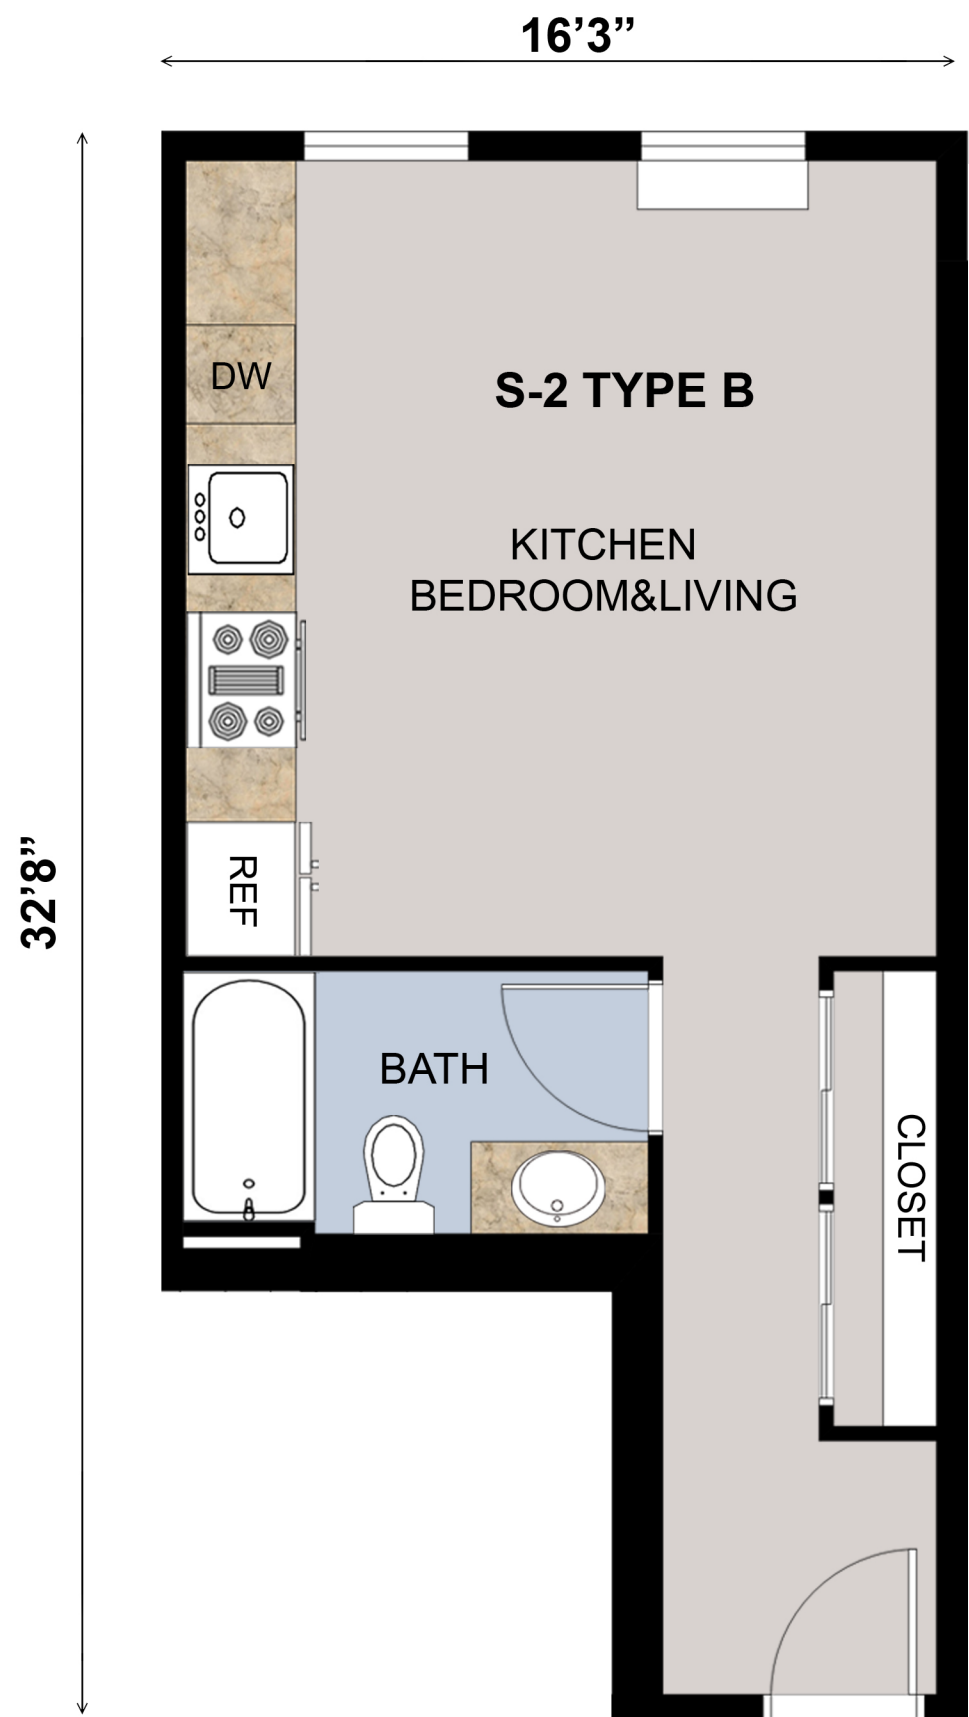

FLOOR PLAN

This floor plan including furniture, fixture measurements and dimensions are approximate and for illustrative purposes only. BoxBrownie.com gives no guarantee, warranty or representation as to the accuracy and layout. All enquiries must be directed to the agent, vendor or party representing this floor plan.

TOTAL : 381 SQ.FT.

2810 Park Ave

FLOOR PLAN

This floor plan including furniture, fixture measurements and dimensions are approximate and for illustrative purposes only.
BoxBrownie.com gives no guarantee, warranty or representation as to the accuracy and layout.
All enquiries must be directed to the agent, vendor or party representing this floor plan.

TOTAL : 381 SQ.FT.

2810 Park Ave