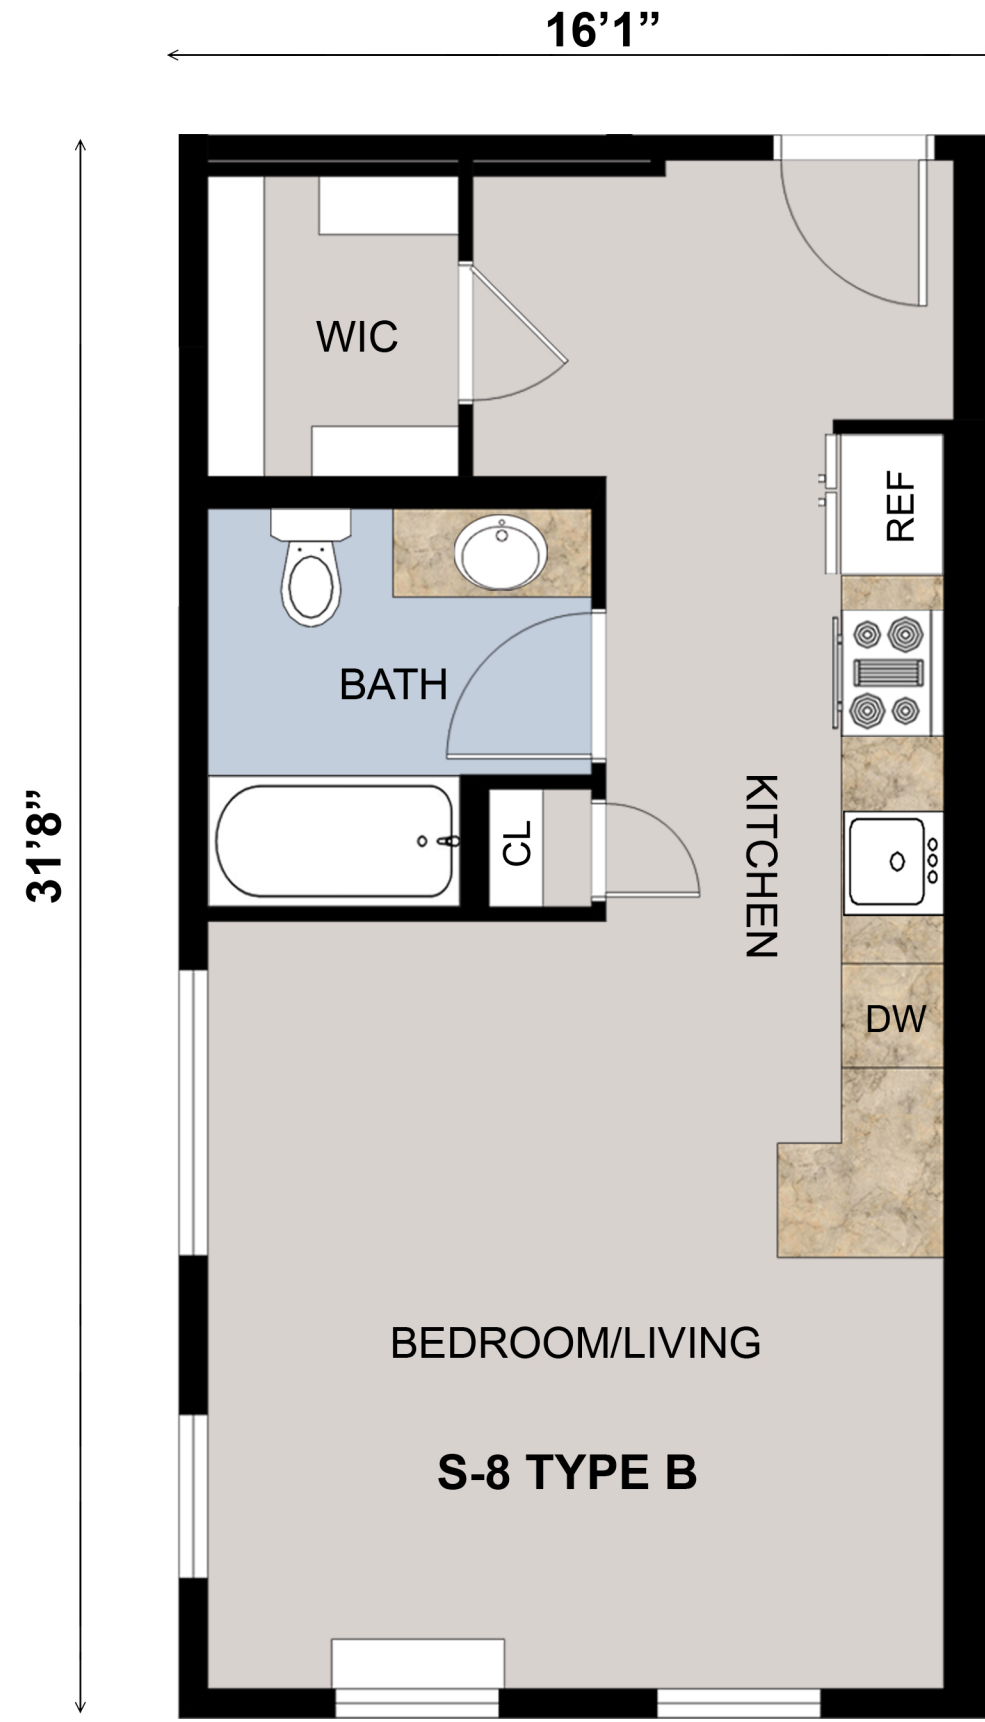

FLOOR PLAN

This floor plan including furniture, fixture measurements and dimensions are approximate and for illustrative purposes only. BoxBrownie.com gives no guarantee, warranty or representation as to the accuracy and layout. All enquiries must be directed to the agent, vendor or party representing this floor plan.

TOTAL : 465 SQ.FT.

2810 Park Ave

FLOOR PLAN

This floor plan including furniture, fixture measurements and dimensions are approximate and for illustrative purposes only. BoxBrownie.com gives no guarantee, warranty or representation as to the accuracy and layout. All enquiries must be directed to the agent, vendor or party representing this floor plan.

TOTAL :461 SQ.FT.

2810 Park Ave