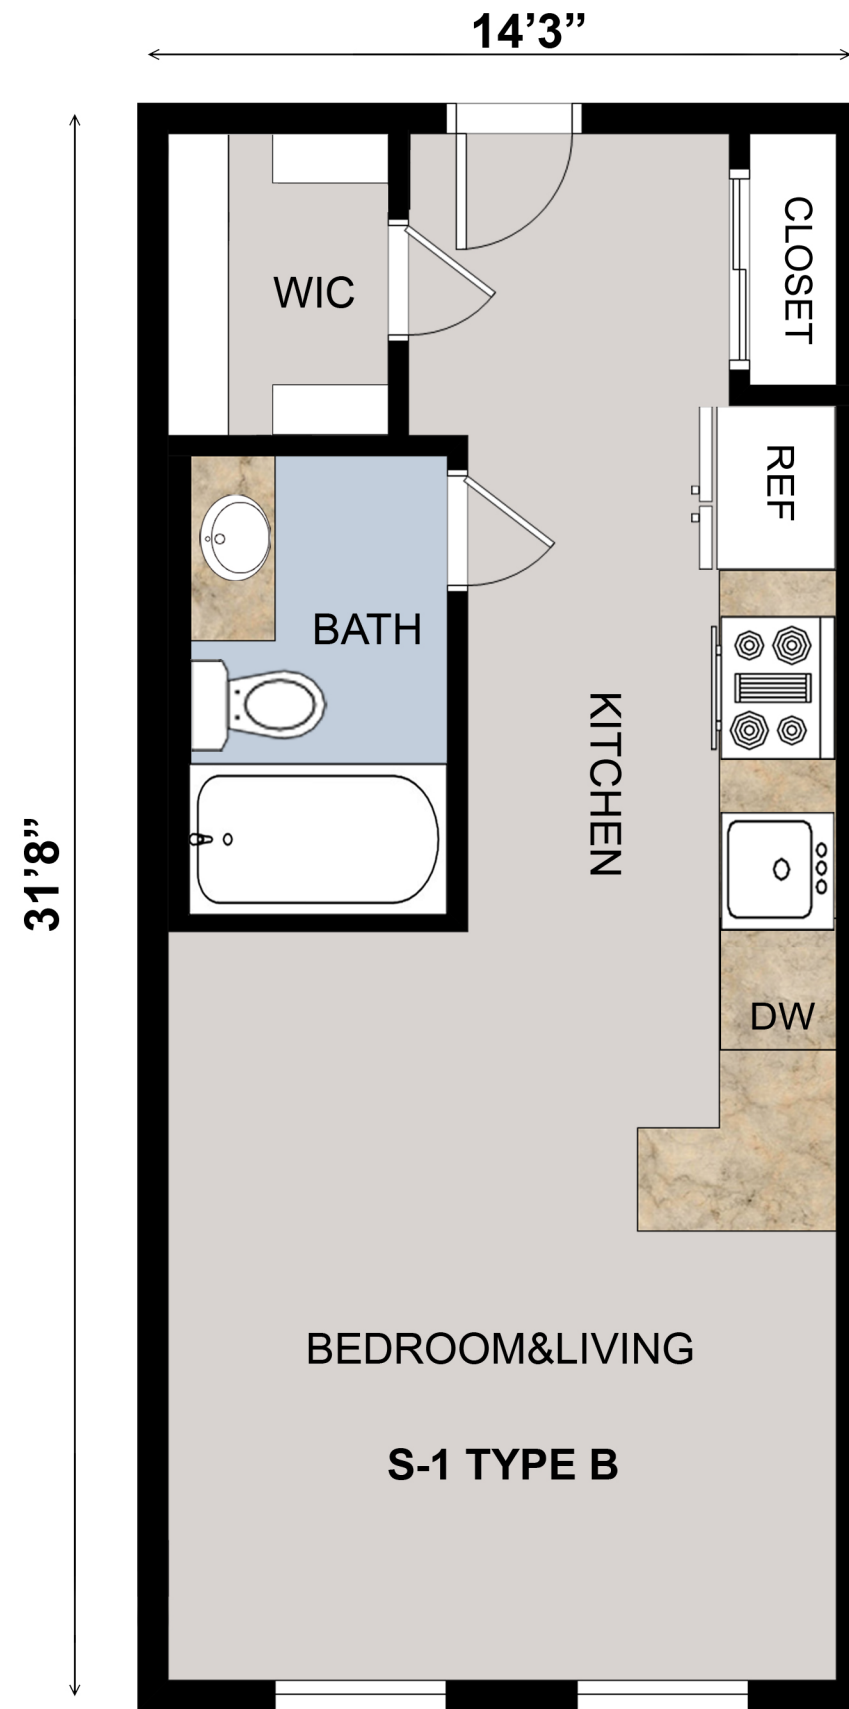

FLOOR PLAN

This floor plan including furniture, fixture measurements and dimensions are approximate and for illustrative purposes only.
BoxBrownie.com gives no guarantee, warranty or representation as to the accuracy and layout.
All enquiries must be directed to the agent, vendor or party representing this floor plan.

TOTAL : 411 SQ.FT.

2810 Park Ave

FLOOR PLAN

This floor plan including furniture, fixture measurements and dimensions are approximate and for illustrative purposes only. BoxBrownie.com gives no guarantee, warranty or representation as to the accuracy and layout. All enquiries must be directed to the agent, vendor or party representing this floor plan.

TOTAL : 414 SQ.FT.

2810 Park Ave