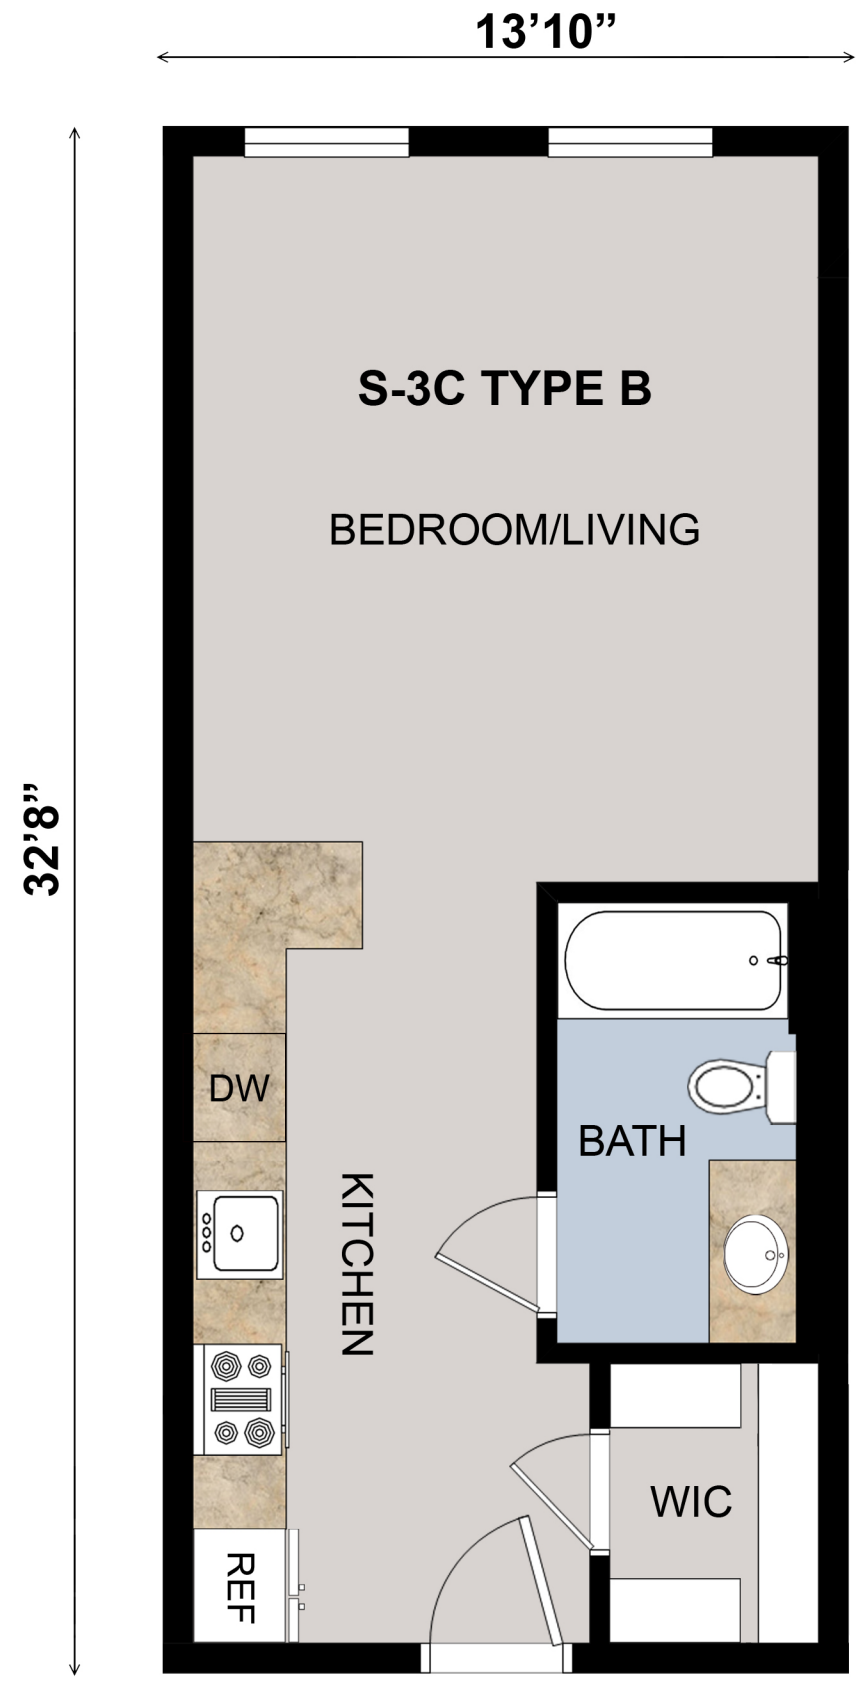

FLOOR PLAN

This floor plan including furniture, fixture measurements and dimensions are approximate and for illustrative purposes only. BoxBrownie.com gives no guarantee, warranty or representation as to the accuracy and layout. All enquiries must be directed to the agent, vendor or party representing this floor plan.

TOTAL : 398 SQ.FT.

2810 Park Ave

FLOOR PLAN

This floor plan including furniture, fixture measurements and dimensions are approximate and for illustrative purposes only. BoxBrownie.com gives no guarantee, warranty or representation as to the accuracy and layout. All enquiries must be directed to the agent, vendor or party representing this floor plan.

TOTAL : 399 SQ.FT.

2810 Park Ave